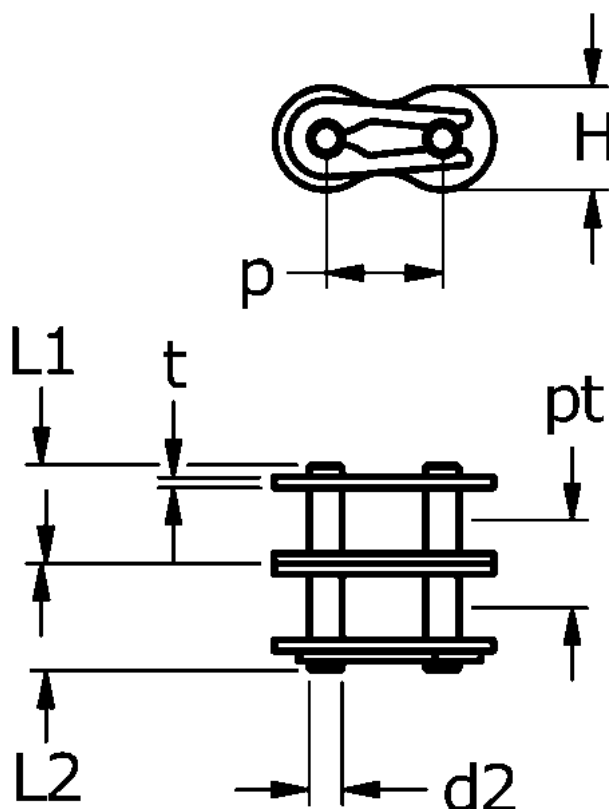

Article number: 61370235102002

Description: Tsubaki 06 B-2 Duplex connecting link with spring clip CL Neptune.

Note: 06 B-2

Measures

$d2 = 3.27$
 $H = 8.2$
 $L1 = 11.43$
 $L2 = 12.57$
 $P = 9.525$
 $pt = 10.24$
 $t = 1$